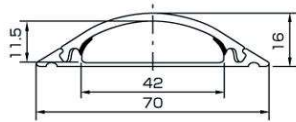

UDN2-1(2)G Gray
UDN2-1(2)C Ivory
UDN2-1(2)L light brown