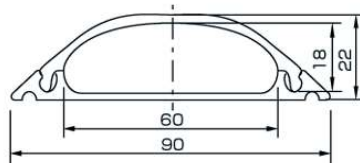

UD3-1(2)G Gray
UD3-1(2)C Ivory
UD3-1(2)L light brown