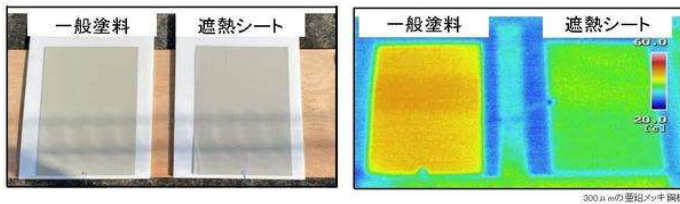

Termal insulation sheet (Mirror Star)

Outline & Characteristic

1. Easy rework & easy apply .
   - Do not dirty adhesion surface.
   - Height solar reflectance & water proof.
2. Ryoewa made Heat shield paint : E18X-S150 series.

1. This sheet is cheaper more than installing heat shield paint
   - Enviromentally friendly acrylic resin Pet .
2. ※RoHS2 ShireiKisei 10material contain below the standard value.

特性

試験①: 室外機に遮熱シートを設置した際の対策効果を確認
約20°Cの対策効果

試験②: 屋外暴露試験
一般塗料を塗布したサンプル ・ 遮熱シートを貼り付けたサンプルで比較

試験③: 日東工業様製P20-55BA赤外光暴露試験
恒温槽40°C、赤外光照射(1120W/m²)
BOX空間温度測定

E18MB Type
980mm(E W : 950mm)
length:10M (beige)
SR : 88%

E18MB-1M Type
980mm(E W : 950mm)
length:1M (beige)
SR : 88%

SR : solar reflectivity

Industrial EtherNet LAN Cable
Optical Cable Optical Terminal Box
Robot Cable Instrumentation Cable
Network LAN Construction

Net System

ネットシステム(タイ) 株式会社

Net System (Thai) Co.,Ltd

Din Daeng, Din Daeng, Bangkok 10400

TEL 02-640-5674 FAX 02-640-5673

<http://www.ns-tha.com>