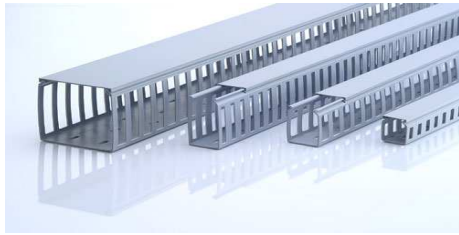

Ikai	Wiring Ducts	Ikai made Wiring Ducts [W type]	Aug.2021	
			UC	
3	ID serize	UL & cUL approved		

RoHS Provided	Lead free ducts
Material (Hard PVC/Self degestion 94V-0)	
UL approved	(No,E256337)
cUL approved	
W type(Out let=17mm)	
Top notch type	

Production NO	Maker	Style N	Ducts size	Big case	Small case	Thailand	ference pr	Thailand	ference pr
Serial Number		Spec	WxD	pcs	pcs	stock	Big case	stock	Small case(B)
DCTW- ID24	Ikai	ID24	25x40	25	10	○			
DCTW- ID34	Ikai	ID34	30x40	40	10	○			
DCTW- ID44	Ikai	ID44	40x40	40	10	○			
DCTW- ID64	Ikai	ID64	60x40	24	10				
DCTW- ID26	Ikai	ID26	25x60	40	10	○			
DCTW- ID36	Ikai	ID36	30x60	40	10	○			
DCTW- ID46	Ikai	ID46	40x60	30	10	○			
DCTW- ID56	Ikai	ID56	50x60	20	8	○			
DCTW- ID66	Ikai	ID66	60x60	20	8	○			
DCTW- ID76	Ikai	ID76	70x60	20	4	○			
DCTW- ID86	Ikai	ID86	80x60	20	4				
DCTW- ID106	Ikai	ID106	100x60	10	4				
DCTW- ID28	Ikai	ID28	25x80	24	6				
DCTW- ID38	Ikai	ID38	30x80	24	6				
DCTW- ID48	Ikai	ID48	40x80	18	6	○			
DCTW- ID58	Ikai	ID58	50x80	12	6	○			
DCTW- ID68	Ikai	ID68	60x80	12	6	○			
DCTW- ID88	Ikai	ID88	80x80	14	4	○			
DCTW- ID108	Ikai	ID108	100x80	8	2				
DCTW- ID210	Ikai	ID210	25x100	20	6	○			
DCTW- ID310	Ikai	ID310	30x100	20	6	○			
DCTW- ID410	Ikai	ID410	40x100	18	4	○			
DCTW- ID610	Ikai	ID610	60x100	12	4	○			
DCTW- ID810	Ikai	ID810	80x100	12	2	○			
DCTW- ID100	Ikai	ID100	100x100	6	2	○			

Industrial EtherNet LAN Cable Optical Cable Optical Terminal Box Robot Cable Instrumentation Cable Network LAN Construction	 ネットシステム(タイ) 株式会社 Net System (Thai) Co.,Ltd Din Daeng, Din Daeng, Bangkok 10400 TEL 02-640-5674 FAX 02-640-5673 http://www.rs-tha.com