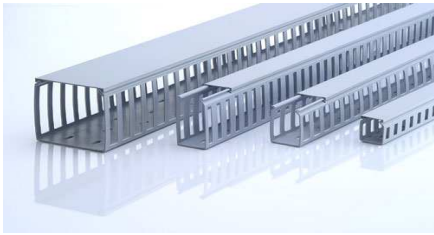

Ikai	Wiring ducts	Ikai made	Wiring ducts [C type]	Aug8.2021	
				UC	
2	ID serize	UL & cUL	approved		

RoHS Provided	Lead-free
Material(Hard PVC/Self degestion 94V-0)	
UL approved	(No,E256337)
cUL approved	
C type (out let=9mm)	
(top notch type)	

Production NO		Style NO	Ducts size	big case	small case	Thailand	reference price		Thailand	reference price
Serial Number	Maker	Spec	WxD	pcs	pcs	stock	Big case(x(B)		stock	small case(B)
DCTC- ID24	Ikai	ID24	25x40	25	10	○				
DCTC- ID34	Ikai	ID34	30x40	40	10	○				
DCTC- ID44	Ikai	ID44	40x40	40	10	○				
DCTC- ID64	Ikai	ID64	60x40	24	10					
DCTC- ID26	Ikai	ID26	25x60	40	10	○				
DCTC- ID36	Ikai	ID36	30x60	40	10	○				
DCTC- ID46	Ikai	ID46	40x60	30	10	○				
DCTC- ID56	Ikai	ID56	50x60	20	8	○				
DCTC- ID66	Ikai	ID66	60x60	20	8	○				
DCTC- ID76	Ikai	ID76	70x60	20	4	○				
DCTC- ID86	Ikai	ID86	80x60	20	4					
DCTC- ID106	Ikai	ID106	100x60	10	4					
DCTC- ID28	Ikai	ID28	25x80	24	6					
DCTC- ID38	Ikai	ID38	30x80	24	6	○				
DCTC- ID48	Ikai	ID48	40x80	18	6	○				
DCTC- ID58	Ikai	ID58	50x80	12	6	○				
DCTC- ID68	Ikai	ID68	60x80	12	6	○				
DCTC- ID88	Ikai	ID88	80x80	14	4	○				
DCTC- ID108	Ikai	ID108	100x80	8	2	○				
DCTC- ID210	Ikai	ID210	25x100	20	6	○				
DCTC- ID310	Ikai	ID310	30x100	20	6	○				
DCTC- ID410	Ikai	ID410	40x100	18	4	○				
DCTC- ID610	Ikai	ID610	60x100	12	4	○				
DCTC- ID810	Ikai	ID810	80x100	12	2	○				
DCTC- ID100	Ikai	ID100	100x100	6	2	○				